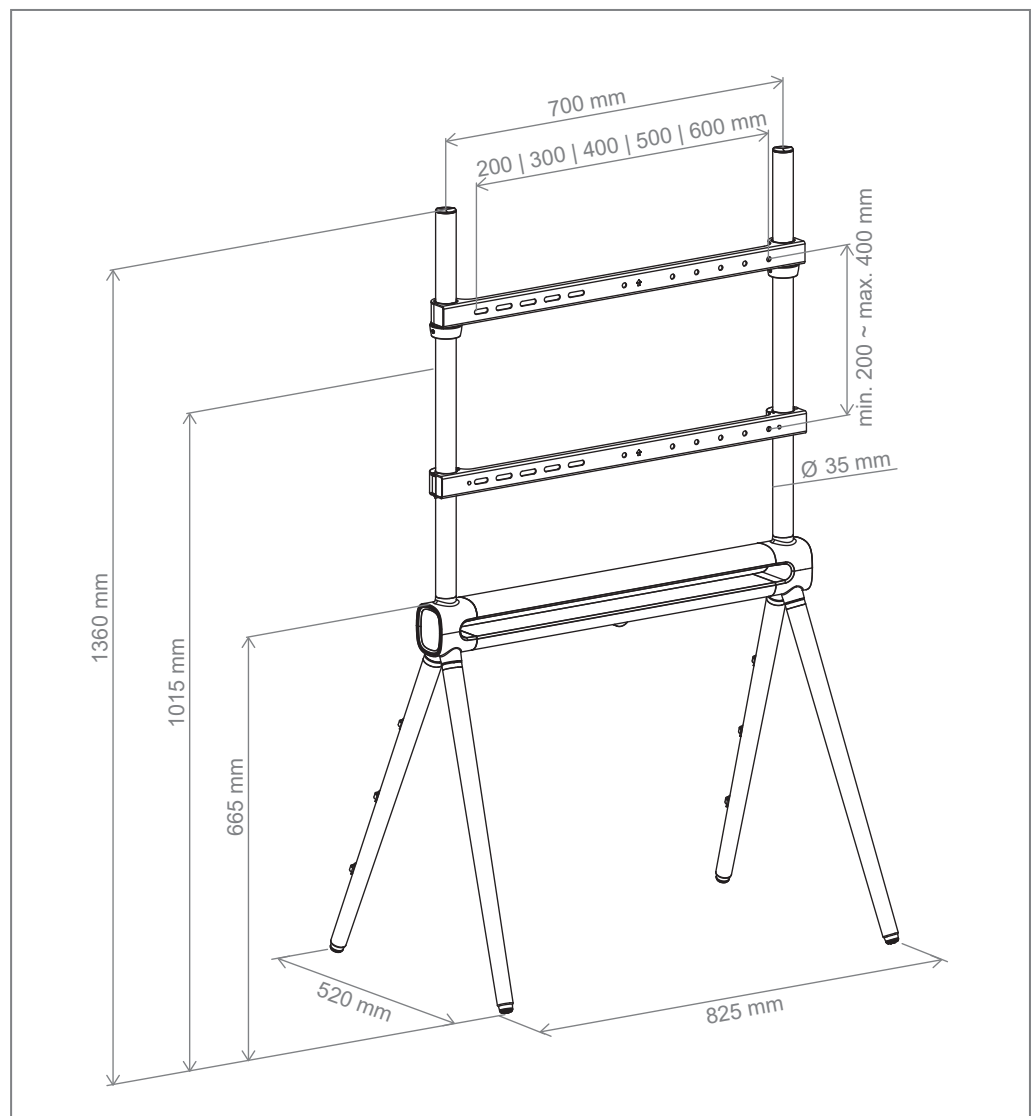

The VESA standard is supported from a minimum of 200 x 200 mm to a maximum of 600 x 400 mm.

A height adjustment via tools ensures an optimally aligned end position.

The cable is routed by means of cable clips on the back along the conical feet.

The max. load is 40 kg.

The included safety wire rope can optionally be used as an additional anti-tipping device to the wall.

As an alternative, the stand system is also available in a high quality dark grey design.

Elia Studio Shine Grey (Item no.: 8228)

Elia Studio Shine Wood Display stand

Item no.: 8229

- suitable for screens from 40 - 70" | 102 - 178 cm
- incl. VESA holder
min. 200 x 200 mm bis max. 600 x 400 mm
- with LED ambient lighting
- versatile programmable lighting mood
- handy remote control
- height compensation (tools needed)
- cable routing via cable clips
- incl. optional safety wire rope
(additional anti-tipping device to the wall)
- 40 kg max. load
- high quality surface finish in a combination
of dark grey and noble, dark wood
- unique „easel design“

max. VESA 600 x 400 mm

versatile programmable
lighting mood

unique „easel design“

Technical changes reserved